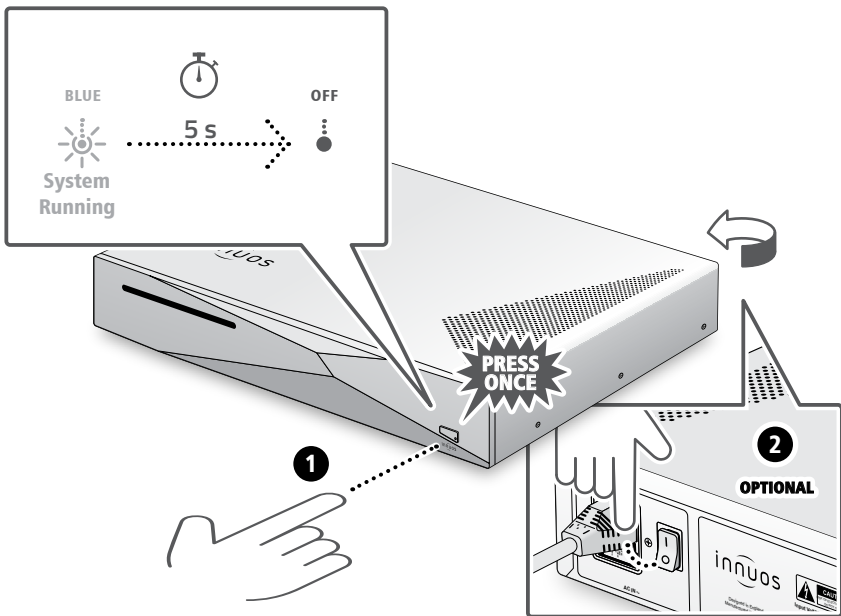

- 1 Mains Power Connector
- 2 Fuse Box
- 3 On/Off Switch
- 4 HDMI Output (Service Only)
- 5 USB for Backup Drive (USB 3)
- 6 USB DAC output (USB 2)
- 7 Ethernet Input from Router
- 8 Ethernet Streamer Port

① Innuos ZEN / ZENith Mk3 Music Server

② Mains Cable

③ 2m Ethernet Cable

3 Connect Your System to Mains Power

OPTION A Wired to the Internet Router

NOTE

Optional - Not required for server operation

The Streamer Port provides a wired network connection for streamers, wireless speakers and other network audio products.

SETUP A Connect to a DAC/Amplifier via USB

USB Male A
to Male B Cable

Note: USB Cable not included. Requires DAC compatible with USB Audio Class 2.

Please press and release. Do not hold the front power button down.

iPhone / iPad

Android

Desktop

OPTION A Rip CDs

Do not push the CD while it is being drawn in as this may cause it to jam or damage the optical drive.

OPTION B Import Digital Music

Please press and release. Do not hold the front power button down.