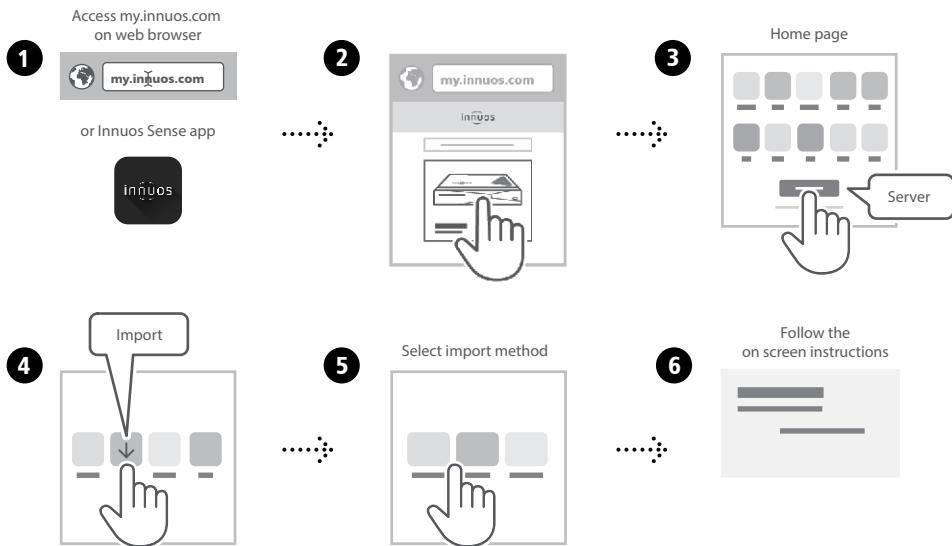

- 1 Mains Power Connector
- 2 Fuse Box
- 3 On/Off Switch
- 4 HDMI Output (Service Only)
- 5 USB for Backup Drive (USB 3)
- 6 USB DAC output (USB 2)
- 7 Ethernet Input from Router
- 8 Ethernet Streamer Port

① Innuos ZEN / ZENith Mk3 Music Server

② Mains Cable

③ 2m Ethernet Cable

3 Connect Your System to Mains Power

OPTION A Wired to the Internet Router

NOTE

Optional - Not required for server operation

The Streamer Port provides a wired network connection for streamers, wireless speakers and other network audio products.

SETUP A Connect to a DAC/Amplifier via USB

USB Male A
to Male B Cable

Note: USB Cable not included. Requires DAC compatible with USB Audio Class 2.

Please press and release. Do not hold the front power button down.

iPhone / iPad

Android

Desktop

OPTION A Rip CDs

Do not push the CD while it is being drawn in as this may cause it to jam or damage the optical drive.

OPTION B Import Digital Music

Please press and release. Do not hold the front power button down.