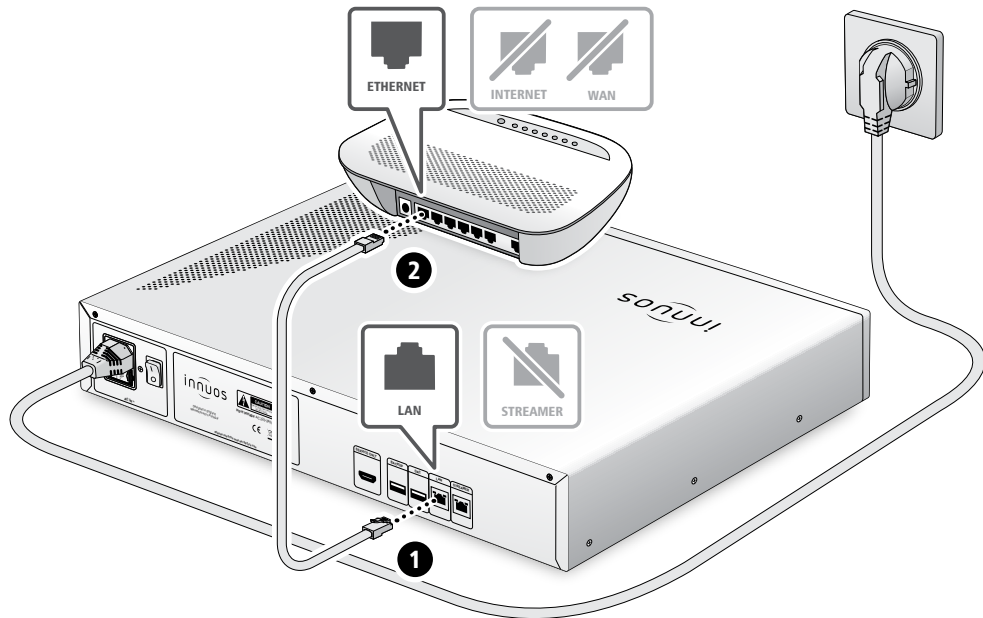

Should you have problems please contact support@innuos.com and we'll be happy to assist you.

Contents

1	ZEN/ZENith Mk3 Rear Panel Diagram	2
2	Box Contents	3
3	Connect Your System to Mains Power	4
4	Connect Your System to Your Home Network	5
5	Connect Network Audio Device to Streamer Port	6
6	Using Your System as a Player	7
7	Turn on Your System	8
8	Accessing Your Innuos Device	9
9	Update innuOS Software to the Latest Version	10
10	Adding Music to Your System	11
11	Streaming Services and Integrations	13
12	Turn Off Your System	14

- 1 Mains Power Connector
- 2 Fuse Box
- 3 On/Off Switch
- 4 HDMI Output (Service Only)
- 5 USB for Backup Drive (USB 3)
- 6 USB DAC output (USB 2)
- 7 Ethernet Input from Router
- 8 Ethernet Streamer Port

① Innuos ZEN / ZENith Mk3 Music Server

② Mains Cable

③ 2m Ethernet Cable

3 Connect Your System to Mains Power

OPTION A Wired to the Internet Router

NOTE

Optional - Not required for server operation

The Streamer Port provides a wired network connection for streamers, wireless speakers and other network audio products.