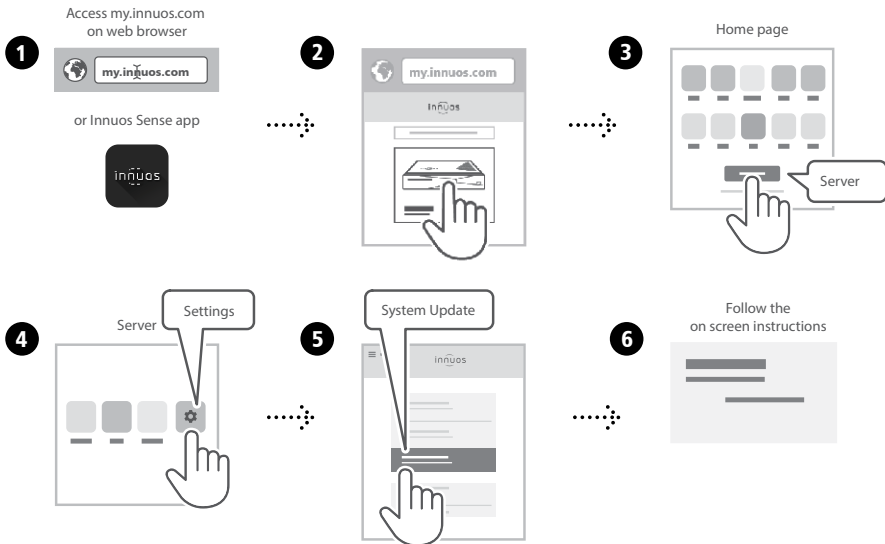

① Innuos ZEN / ZENith Mk3 Music Server

② Mains Cable

③ 2m Ethernet Cable

3 Connect Your System to Mains Power

OPTION A Wired to the Internet Router

NOTE

Optional - Not required for server operation

The Streamer Port provides a wired network connection for streamers, wireless speakers and other network audio products.

SETUP A Connect to a DAC/Amplifier via USB

USB Male A
to Male B Cable

Note: USB Cable not included. Requires DAC compatible with USB Audio Class 2.

Please press and release. Do not hold the front power button down.

iPhone / iPad

Android

Desktop

OPTION A Rip CDs

Do not push the CD while it is being drawn in as this may cause it to jam or damage the optical drive.

OPTION B Import Digital Music

Please press and release. Do not hold the front power button down.

Notes: _____

For more information and for the latest version of this quick start guide please visit:

innuos.com/support