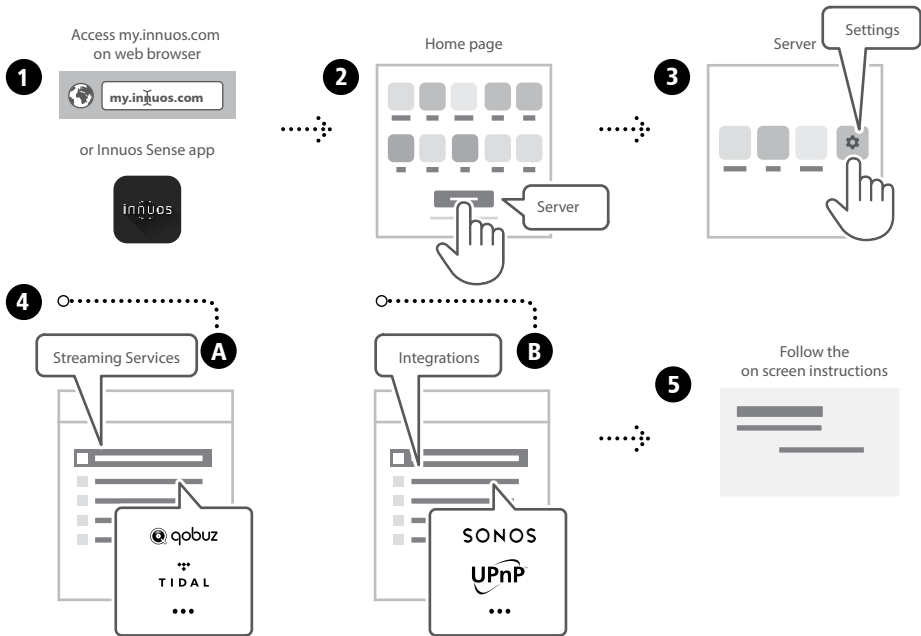

- 1 Mains Power Connector
- 2 Fuse Box
- 3 On/Off Switch
- 4 HDMI Output (Service Only)
- 5 USB for Backup Drive (USB 3)
- 6 USB DAC output (USB 2)
- 7 Ethernet Input from Router
- 8 Ethernet Streamer Port

① Innuos ZEN / ZENith Mk3 Music Server

② Mains Cable

③ 2m Ethernet Cable

3 Connect Your System to Mains Power

OPTION A Wired to the Internet Router

NOTE

Optional - Not required for server operation

The Streamer Port provides a wired network connection for streamers, wireless speakers and other network audio products.

SETUP A Connect to a DAC/Amplifier via USB

USB Male A
to Male B Cable

Note: USB Cable not included. Requires DAC compatible with USB Audio Class 2.

Please press and release. Do not hold the front power button down.

iPhone / iPad

Android

Desktop

OPTION A Rip CDs

Do not push the CD while it is being drawn in as this may cause it to jam or damage the optical drive.

OPTION B Import Digital Music

Please press and release. Do not hold the front power button down.