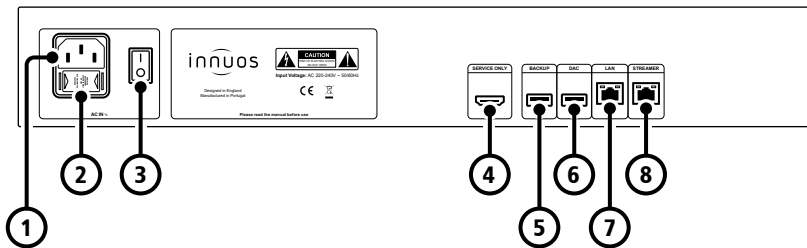

Should you have problems please contact support@innuos.com and we'll be happy to assist you.

Contents

1	ZEN/ZENith Mk3 Rear Panel Diagram	2
2	Box Contents	3
3	Connect Your System to Mains Power	4
4	Connect Your System to Your Home Network	5
5	Connect Network Audio Device to Streamer Port	6
6	Using Your System as a Player	7
7	Turn on Your System	8
8	Accessing Your Innuos Device	9
9	Update innuOS Software to the Latest Version	10
10	Adding Music to Your System	11
11	Streaming Services and Integrations	13
12	Turn Off Your System	14

- 1 Mains Power Connector
- 2 Fuse Box
- 3 On/Off Switch
- 4 HDMI Output (Service Only)
- 5 USB for Backup Drive (USB 3)
- 6 USB DAC output (USB 2)
- 7 Ethernet Input from Router
- 8 Ethernet Streamer Port

① Innuos ZEN / ZENith Mk3 Music Server

② Mains Cable

③ 2m Ethernet Cable

3 Connect Your System to Mains Power

OPTION A Wired to the Internet Router

NOTE

Optional - Not required for server operation

The Streamer Port provides a wired network connection for streamers, wireless speakers and other network audio products.