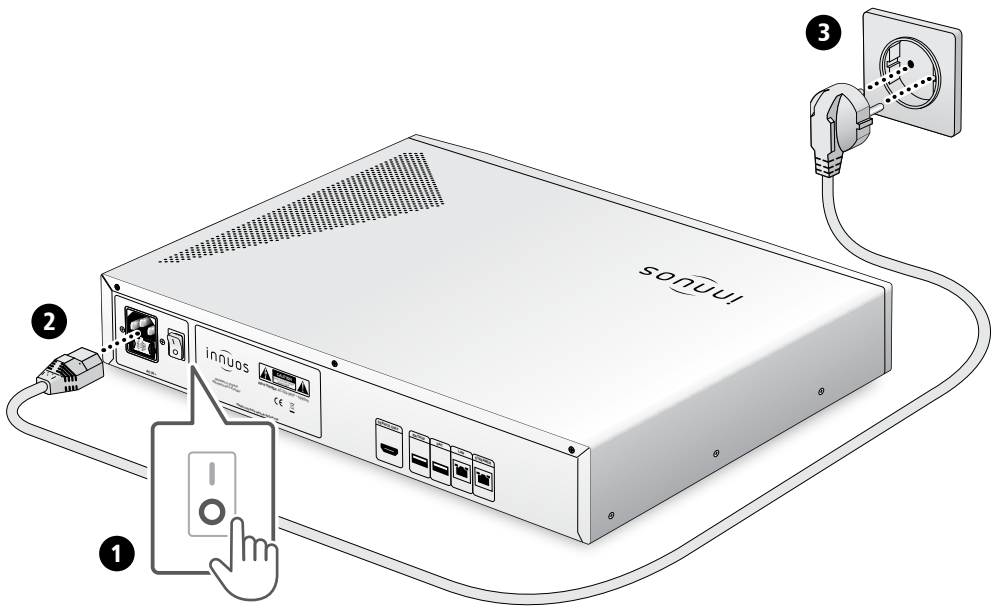

Should you have problems please contact support@innuos.com and we'll be happy to assist you.

Contents

1	ZEN/ZENith Mk3 Rear Panel Diagram	2
2	Box Contents	3
3	Connect Your System to Mains Power	4
4	Connect Your System to Your Home Network	5
5	Connect Network Audio Device to Streamer Port	6
6	Using Your System as a Player	7
7	Turn on Your System	8
8	Accessing Your Innuos Device	9
9	Update innuOS Software to the Latest Version	10
10	Adding Music to Your System	11
11	Streaming Services and Integrations	13
12	Turn Off Your System	14

- 1 Mains Power Connector
- 2 Fuse Box
- 3 On/Off Switch
- 4 HDMI Output (Service Only)
- 5 USB for Backup Drive (USB 3)
- 6 USB DAC output (USB 2)
- 7 Ethernet Input from Router
- 8 Ethernet Streamer Port

① Innuos ZEN / ZENith Mk3 Music Server

② Mains Cable

③ 2m Ethernet Cable

3 Connect Your System to Mains Power

OPTION A Wired to the Internet Router

NOTE

Optional - Not required for server operation

The Streamer Port provides a wired network connection for streamers, wireless speakers and other network audio products.