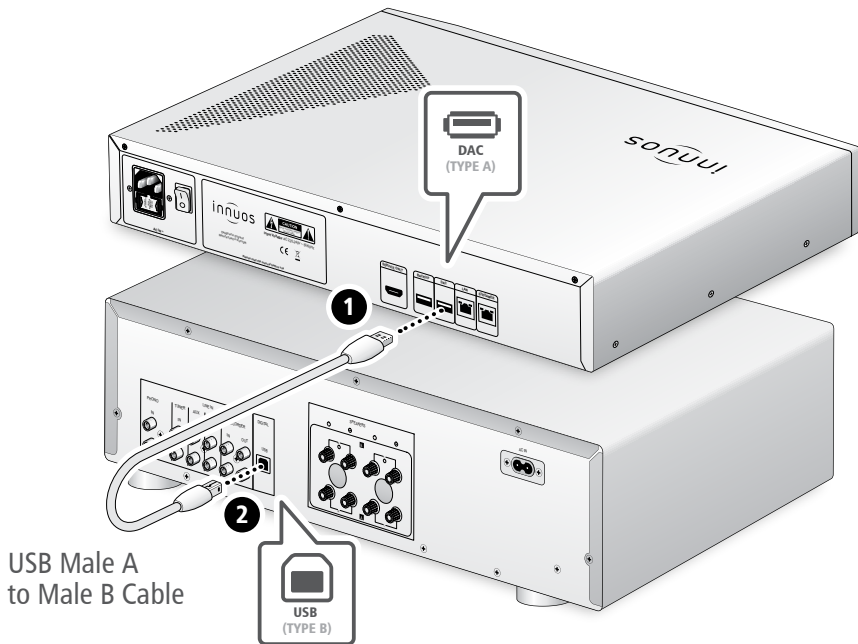

SETUP A Connect to a DAC/Amplifier via USB

USB Male A
to Male B Cable

Note: USB Cable not included. Requires DAC compatible with USB Audio Class 2.