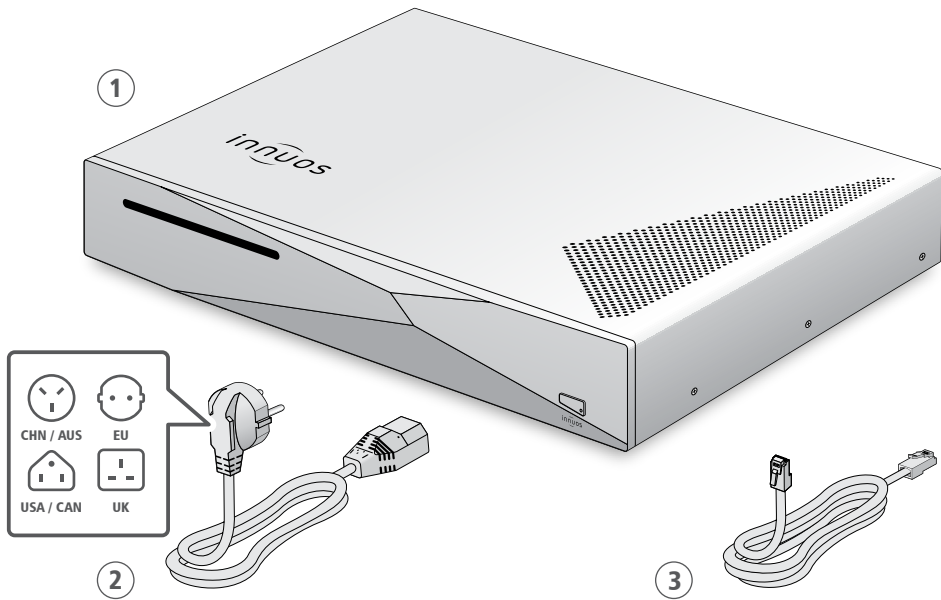

Should you have problems please contact support@innuos.com and we'll be happy to assist you.

Contents

1	ZEN/ZENith Mk3 Rear Panel Diagram	2
2	Box Contents	3
3	Connect Your System to Mains Power	4
4	Connect Your System to Your Home Network	5
5	Connect Network Audio Device to Streamer Port	6
6	Using Your System as a Player	7
7	Turn on Your System	8
8	Accessing Your Innuos Device	9
9	Update innuOS Software to the Latest Version	10
10	Adding Music to Your System	11
11	Streaming Services and Integrations	13
12	Turn Off Your System	14

- 1 Mains Power Connector
- 2 Fuse Box
- 3 On/Off Switch
- 4 HDMI Output (Service Only)
- 5 USB for Backup Drive (USB 3)
- 6 USB DAC output (USB 2)
- 7 Ethernet Input from Router
- 8 Ethernet Streamer Port

① Innuos ZEN / ZENith Mk3 Music Server

② Mains Cable

③ 2m Ethernet Cable

3 Connect Your System to Mains Power

OPTION A Wired to the Internet Router

NOTE

Optional - Not required for server operation

The Streamer Port provides a wired network connection for streamers, wireless speakers and other network audio products.