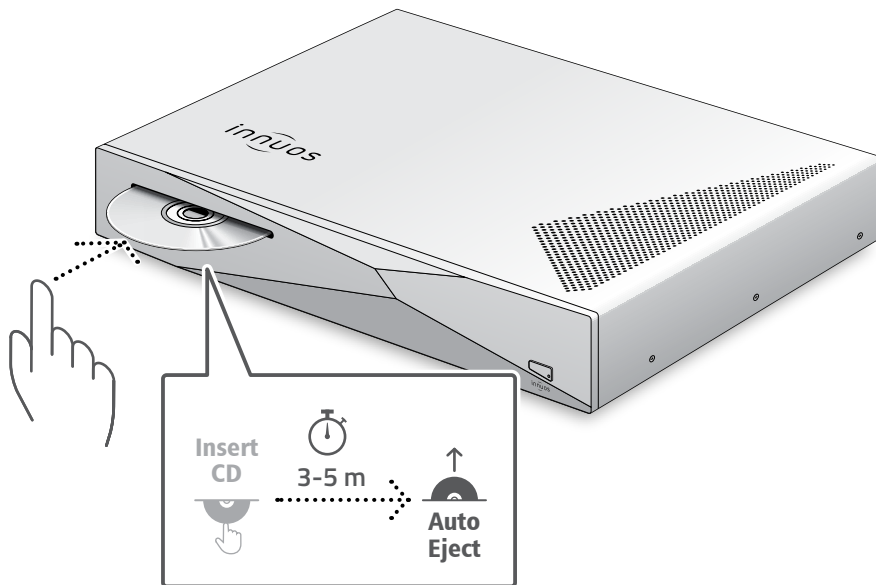

① Innuos ZEN / ZENith Mk3 Music Server

② Mains Cable

③ 2m Ethernet Cable

3 Connect Your System to Mains Power

OPTION A Wired to the Internet Router

NOTE

Optional - Not required for server operation

The Streamer Port provides a wired network connection for streamers, wireless speakers and other network audio products.

iPhone / iPad

Android

Desktop

OPTION A Rip CDs

Do not push the CD while it is being drawn in as this may cause it to jam or damage the optical drive.

OPTION B Import Digital Music

Please press and release. Do not hold the front power button down.