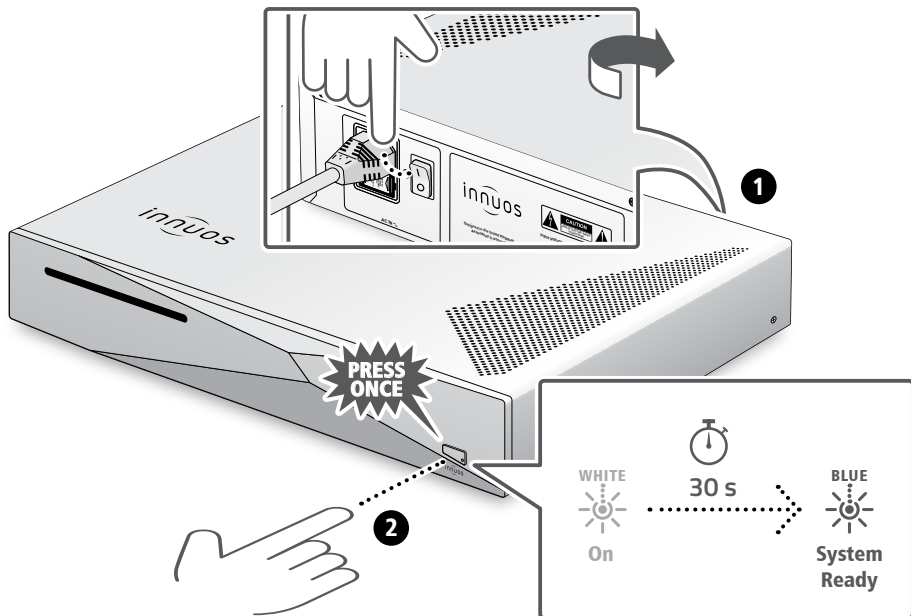

Should you have problems please contact support@innuos.com and we'll be happy to assist you.

Contents

1	ZEN/ZENith Mk3 Rear Panel Diagram	2
2	Box Contents	3
3	Connect Your System to Mains Power	4
4	Connect Your System to Your Home Network	5
5	Connect Network Audio Device to Streamer Port	6
6	Using Your System as a Player	7
7	Turn on Your System	8
8	Accessing Your Innuos Device	9
9	Update innuOS Software to the Latest Version	10
10	Adding Music to Your System	11
11	Streaming Services and Integrations	13
12	Turn Off Your System	14

- 1 Mains Power Connector
- 2 Fuse Box
- 3 On/Off Switch
- 4 HDMI Output (Service Only)
- 5 USB for Backup Drive (USB 3)
- 6 USB DAC output (USB 2)
- 7 Ethernet Input from Router
- 8 Ethernet Streamer Port

① Innuos ZEN / ZENith Mk3 Music Server

② Mains Cable

③ 2m Ethernet Cable

3 Connect Your System to Mains Power

OPTION A Wired to the Internet Router

NOTE

Optional - Not required for server operation

The Streamer Port provides a wired network connection for streamers, wireless speakers and other network audio products.

SETUP A Connect to a DAC/Amplifier via USB

USB Male A
to Male B Cable

Note: USB Cable not included. Requires DAC compatible with USB Audio Class 2.

Please press and release. Do not hold the front power button down.