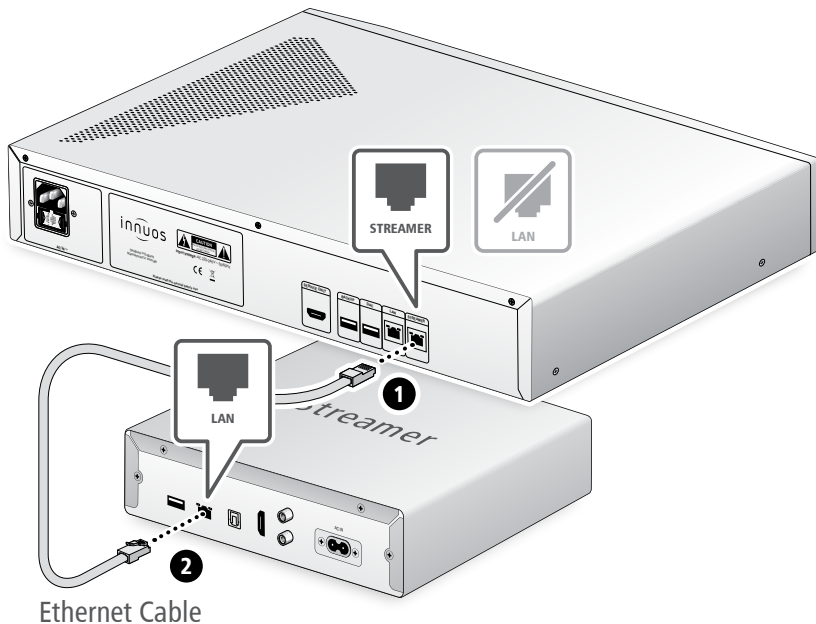

Should you have problems please contact support@innuos.com and we'll be happy to assist you.

Contents

1	ZEN/ZENith Mk3 Rear Panel Diagram	2
2	Box Contents	3
3	Connect Your System to Mains Power	4
4	Connect Your System to Your Home Network	5
5	Connect Network Audio Device to Streamer Port	6
6	Using Your System as a Player	7
7	Turn on Your System	8
8	Accessing Your Innuos Device	9
9	Update innuOS Software to the Latest Version	10
10	Adding Music to Your System	11
11	Streaming Services and Integrations	13
12	Turn Off Your System	14

- 1 Mains Power Connector
- 2 Fuse Box
- 3 On/Off Switch
- 4 HDMI Output (Service Only)
- 5 USB for Backup Drive (USB 3)
- 6 USB DAC output (USB 2)
- 7 Ethernet Input from Router
- 8 Ethernet Streamer Port

① Innuos ZEN / ZENith Mk3 Music Server

② Mains Cable

③ 2m Ethernet Cable

3 Connect Your System to Mains Power

OPTION A Wired to the Internet Router

NOTE

Optional - Not required for server operation

The Streamer Port provides a wired network connection for streamers, wireless speakers and other network audio products.

SETUP A Connect to a DAC/Amplifier via USB

USB Male A
to Male B Cable

Note: USB Cable not included. Requires DAC compatible with USB Audio Class 2.

Please press and release. Do not hold the front power button down.